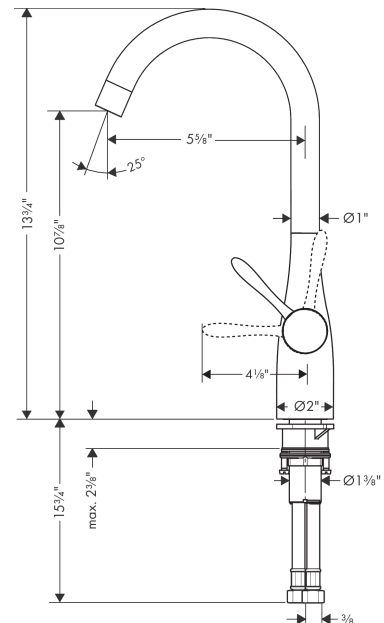

**Allegro E  
Bar Faucet, 1.5 GPM**

Finish: **Steel Optic** Part no. : **14801801**

**Description**

**Features**

- Swivel range 360°
- Aerated spray
- Deck mounted
- Max. flow: 1.5 GPM (5.7 L/Min)
- Ceramic cartridge
- 3/8" connections
- Single lever kitchen mixer, connection hoses, Fastening set, Assembly instructions

**Item details**

List Price \$ 844.00

**Technology**

**Compliance / Sustainability**

**Product image**

**Scale drawing**

**Allegro E**  
**Bar Faucet, 1.5 GPM**  
 Finish: **Steel Optic** Part no. : **14801801**

Exploded drawing

Year of production: >07/09

**Allegro E**  
**Bar Faucet, 1.5 GPM**  
 Finish: **Steel Optic** Part no. : **14801801**

**Spare parts list**

Year of production: >07/09

Pos.	Description	Part no.	Price	PU
1	handle	98597801	-	1
2	flange	96468800	-	1
3	nut	96461000	-	1
4	cartridge, assy	92730000	-	1
5	fixing set (Ø 34)	95049000	-	1
6	connection hose 17½" M10x1 3/8"	94071001	-	1
7	seal	95008000	-	1
8	sealing set	92646000	-	1
9	screw	97662000	-	1
a	aerator M22x1 (5 l/min)	95455820	-	1