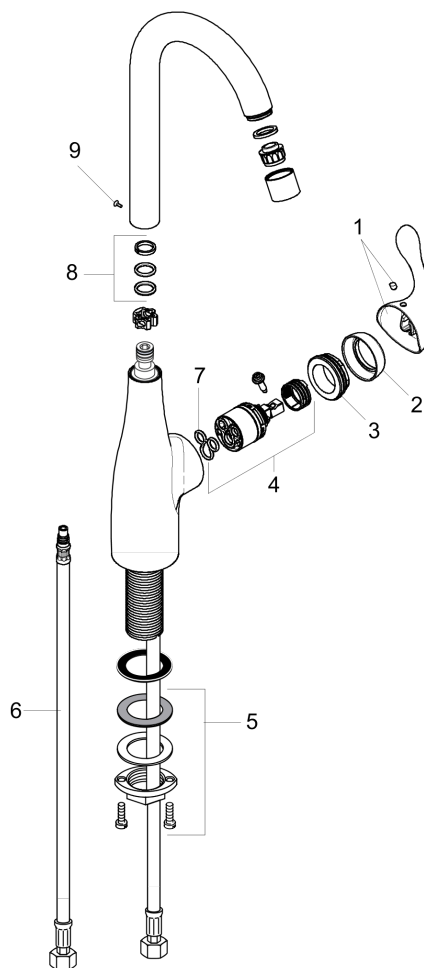

**Allegro E  
Bar Faucet, 1.5 GPM**

Finish: **Steel Optic** Part no. : **14801801**

**Description**

**Features**

- Swivel range 360°
- Aerated spray
- Deck mounted
- Max. flow: 1.5 GPM (5.7 L/Min)
- Ceramic cartridge
- 3/8" connections
- Single lever kitchen mixer, connection hoses, Fastening set, Assembly instructions

**Item details**

List Price \$ 844.00

**Technology**

**Compliance / Sustainability**

**Product image**

**Scale drawing**

**Allegro E**  
**Bar Faucet, 1.5 GPM**  
 Finish: **Steel Optic** Part no. : **14801801**

Exploded drawing

Year of production: >07/09

**Allegro E**  
**Bar Faucet, 1.5 GPM**  
 Finish: **Steel Optic** Part no. : **14801801**

**Spare parts list**

Year of production: >07/09

Pos.	Description	Part no.	Price	PU
1	handle	98597801	-	1
2	flange	96468800	-	1
3	nut	96461000	-	1
4	cartridge, assy	92730000	-	1
5	fixing set (Ø 34)	95049000	-	1
6	connection hose 17½" M10x1 3/8"	94071001	-	1
7	seal	95008000	-	1
8	sealing set	92646000	-	1
9	screw	97662000	-	1
a	aerator M22x1 (5 l/min)	95455820	-	1