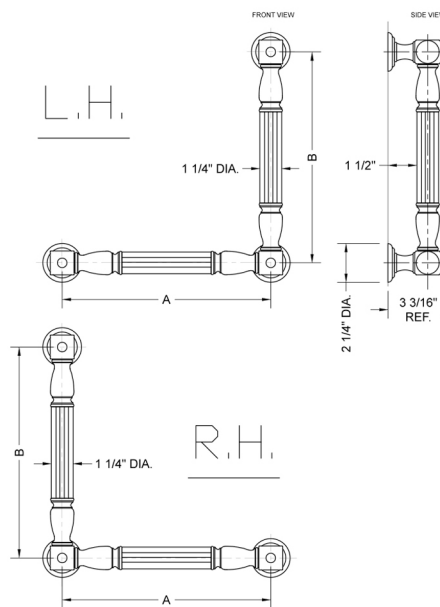

G21 12H x 24W 90° Left Hand Grab Bar

Model #: G21-12H-24W-LH-

FEATURES:

- ADA compliant when properly installed
- All brass construction, fully polished & plated
- All grab bars can be custom sized. Contact JACLO for pricing & availability
- Optional handshower sliders and toilet paper/wash cloth holders can be added only upon initial order
- Grab bars over 32" REQUIRE a middle post

SPECIFICATION DRAWING:

BRASS LUXURY GRAB BAR			
PART. #	DESCRIPTION	A H	B W
G21-12H-12W	CENTER TO CENTER	12"	12"
G21-12H-16W	CENTER TO CENTER	12"	16"
G21-12H-24W	CENTER TO CENTER	12"	24"
G21-12H-32W	CENTER TO CENTER	12"	32"
G21-16H-12W	CENTER TO CENTER	16"	12"
G21-16H-16W	CENTER TO CENTER	16"	16"
G21-16H-24W	CENTER TO CENTER	16"	24"
G21-16H-32W	CENTER TO CENTER	16"	32"
G21-24H-12W	CENTER TO CENTER	24"	12"
G21-24H-16W	CENTER TO CENTER	24"	16"
G21-24H-24W	CENTER TO CENTER	24"	24"
G21-24H-32W	CENTER TO CENTER	24"	32"
G21-32H-12W	CENTER TO CENTER	32"	12"
G21-32H-16W	CENTER TO CENTER	32"	16"
G21-32H-24W	CENTER TO CENTER	32"	24"
G21-32H-32W	CENTER TO CENTER	32"	32"