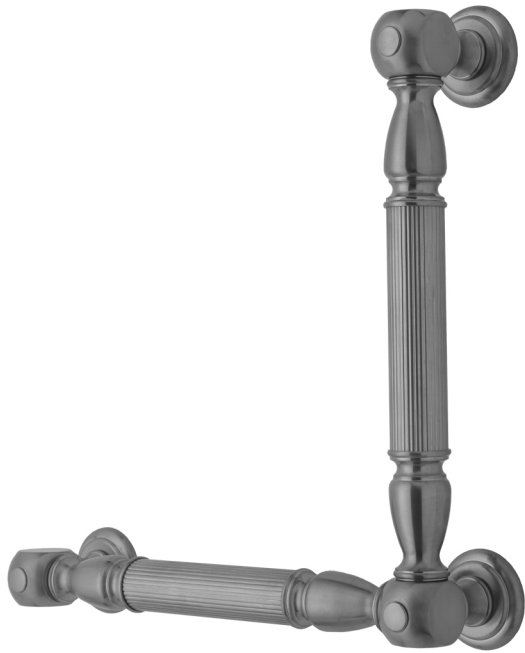

G21 12H x 24W 90° Left Hand Grab Bar

Model #: G21-12H-24W-LH-

FEATURES:

- ADA compliant when properly installed
- All brass construction, fully polished & plated
- All grab bars can be custom sized. Contact JACLO for pricing & availability
- Optional handshower sliders and toilet paper/wash cloth holders can be added only upon initial order
- Grab bars over 32" REQUIRE a middle post

AVAILABLE FINISHES:

Polished Chrome (PCH)	Satin Chrome (SC)	Bronze Umber (BU)
Satin Nickel (SN)	Pewter (PEW)	Caramel Bronze (CB)
Polished Nickel (PN)	Antique Brass (AB)	Antique Copper (ACU)
Oil-Rubbed Bronze (ORB)	Polished Brass (PB)	Polished Copper (PCU)
Vintage Bronze (VB)	Satin Brass (SB)	Rose Gold (RG)
Matte Black (MBK)	Satin Gold (SG)	Polished Gold (PG)
Black Nickel (BKN)	Bombay Gold (BG)	Jewelers Gold (JG)
Europa Bronze (EB)	White (WH)	Sedona Beige (SDB)
Tristan Brass (TB)	Unlacquered Brass (ULB)	Satin Cooper (SCU)

SPECIFICATION DRAWING:

BRASS LUXURY GRAB BAR			
PART. #	DESCRIPTION	A H	B W
G21-12H-12W	CENTER TO CENTER	12"	12"
G21-12H-16W	CENTER TO CENTER	12"	16"
G21-12H-24W	CENTER TO CENTER	12"	24"
G21-12H-32W	CENTER TO CENTER	12"	32"
G21-16H-12W	CENTER TO CENTER	16"	12"
G21-16H-16W	CENTER TO CENTER	16"	16"
G21-16H-24W	CENTER TO CENTER	16"	24"
G21-16H-32W	CENTER TO CENTER	16"	32"
G21-24H-12W	CENTER TO CENTER	24"	12"
G21-24H-16W	CENTER TO CENTER	24"	16"
G21-24H-24W	CENTER TO CENTER	24"	24"
G21-24H-32W	CENTER TO CENTER	24"	32"
G21-32H-12W	CENTER TO CENTER	32"	12"
G21-32H-16W	CENTER TO CENTER	32"	16"
G21-32H-24W	CENTER TO CENTER	32"	24"
G21-32H-32W	CENTER TO CENTER	32"	32"